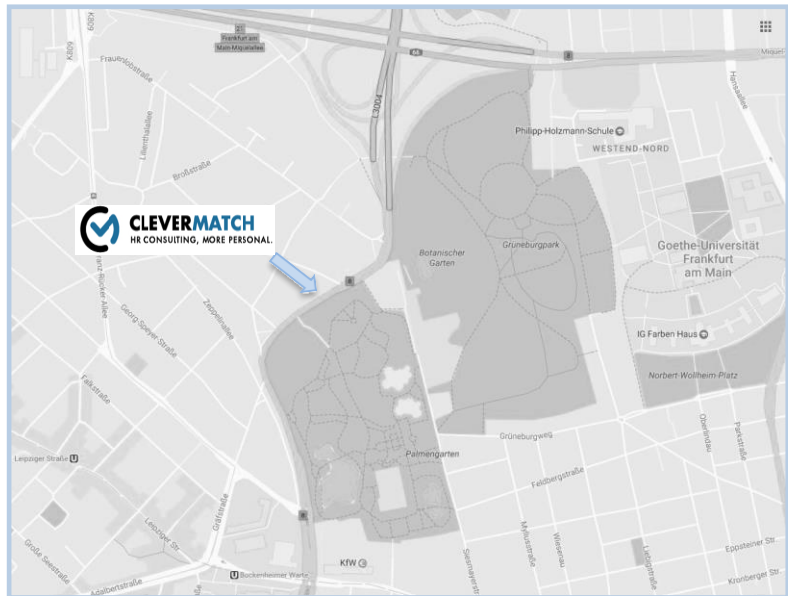

### By car

Enter navigation system: Ditmarstraße 1

Coming from the north via A5 and A3

- Take the A66 to the Miquelallee exit.
- From there, turn left onto the B8 (Zeppelinallee) in the direction of the city center.
- Turn sharp right at the second traffic light onto Zeppelinallee. Follow the road slightly to the right onto Am Leonhardsbrunn and turn right into Ditmarstraße.

Coming from the south from the airport or via A3

- At the Frankfurter Kreuz interchange, take the A5 toward Kassel and change at the Nordwestkreuz interchange to the A66 toward Frankfurt.
- Take the exit Miquelallee and turn left onto the B8 (Zeppelinallee) towards the city center.
- Turn sharp right at the second traffic light onto Zeppelinallee. Follow the road slightly to the right onto Am Leonhardsbrunn and turn right into Ditmarstraße.

### Parking

- Free parking is available in Ditmarstraße and Zeppelinallee. Please note that parking is not possible in Miquelallee itself.

From Frankfurt Main Station

- At the main station, take subway line 4 in the direction of Bockenheimer Warte.
- Get off at Bockenheimer Warte and walk approx. 750 m in the direction of Zeppelinallee. Follow the road to the right onto Miquelallee. You will find us on the left side of the street.